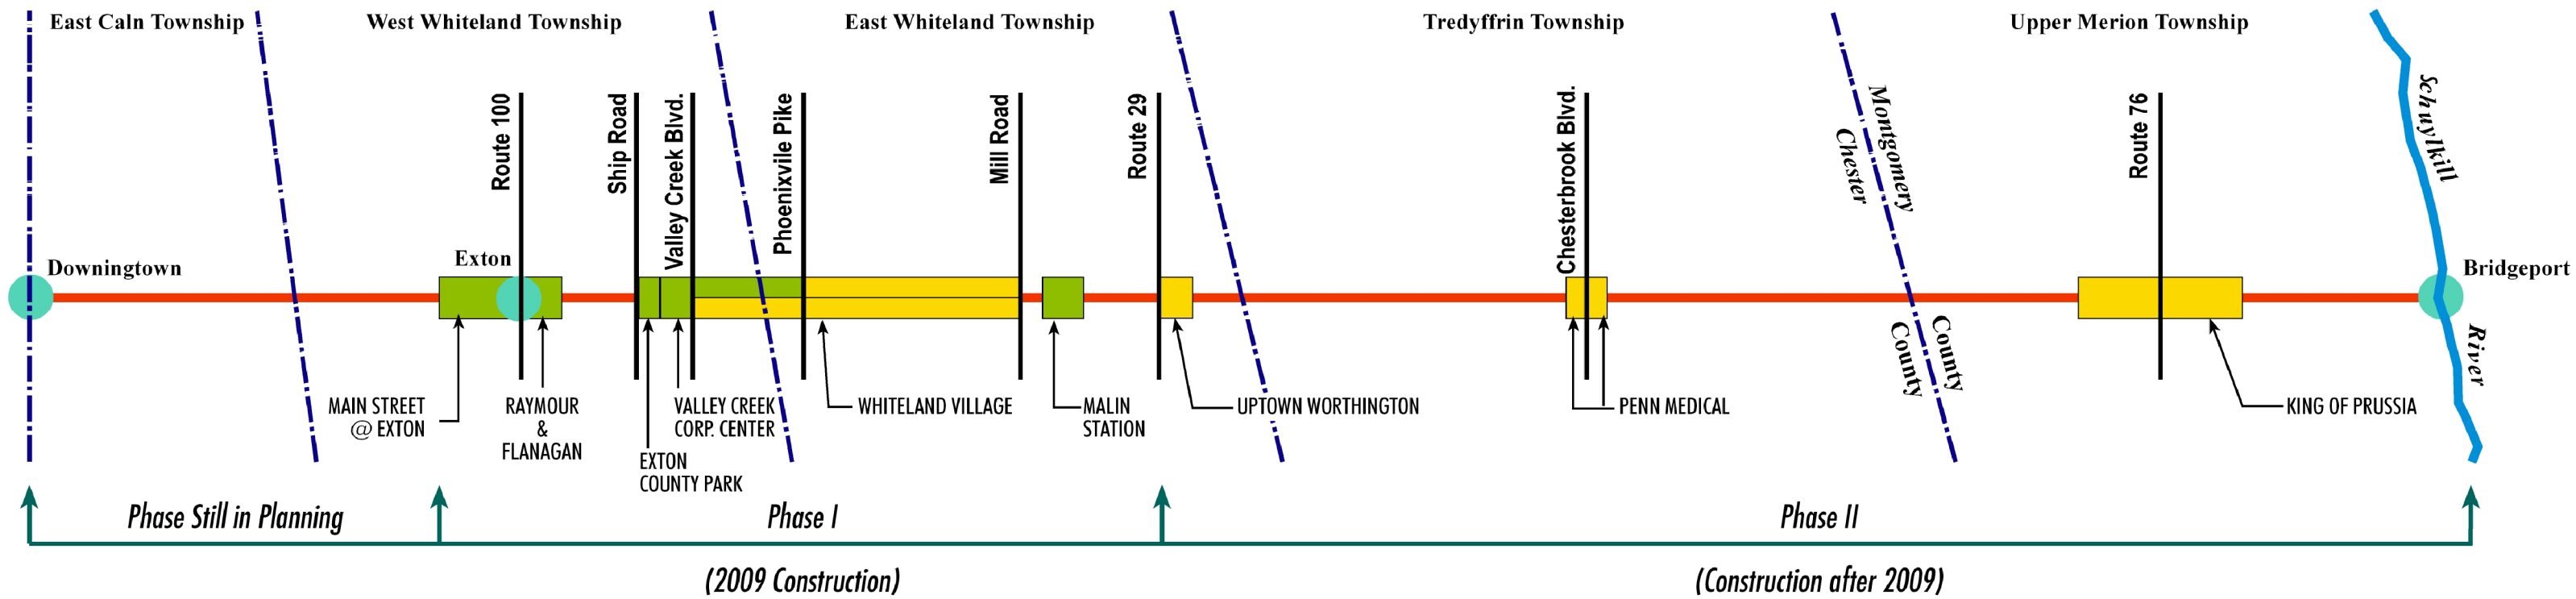

The Patriots Path Plan

Tredyffrin Township
East Whiteland Township,
& Malvern Borough
Chester County, Pennsylvania

- OPEN
- TO BE COMPLETED BY DEVELOPER
- PHASE DESIGNATION
- CHESTER VALLEY TRAIL RIGHT OF WAY

Sources:
Chester County Parks and
Recreation Department
and URDC.

NO SCALE

Map 3

Chester Valley Trail Status