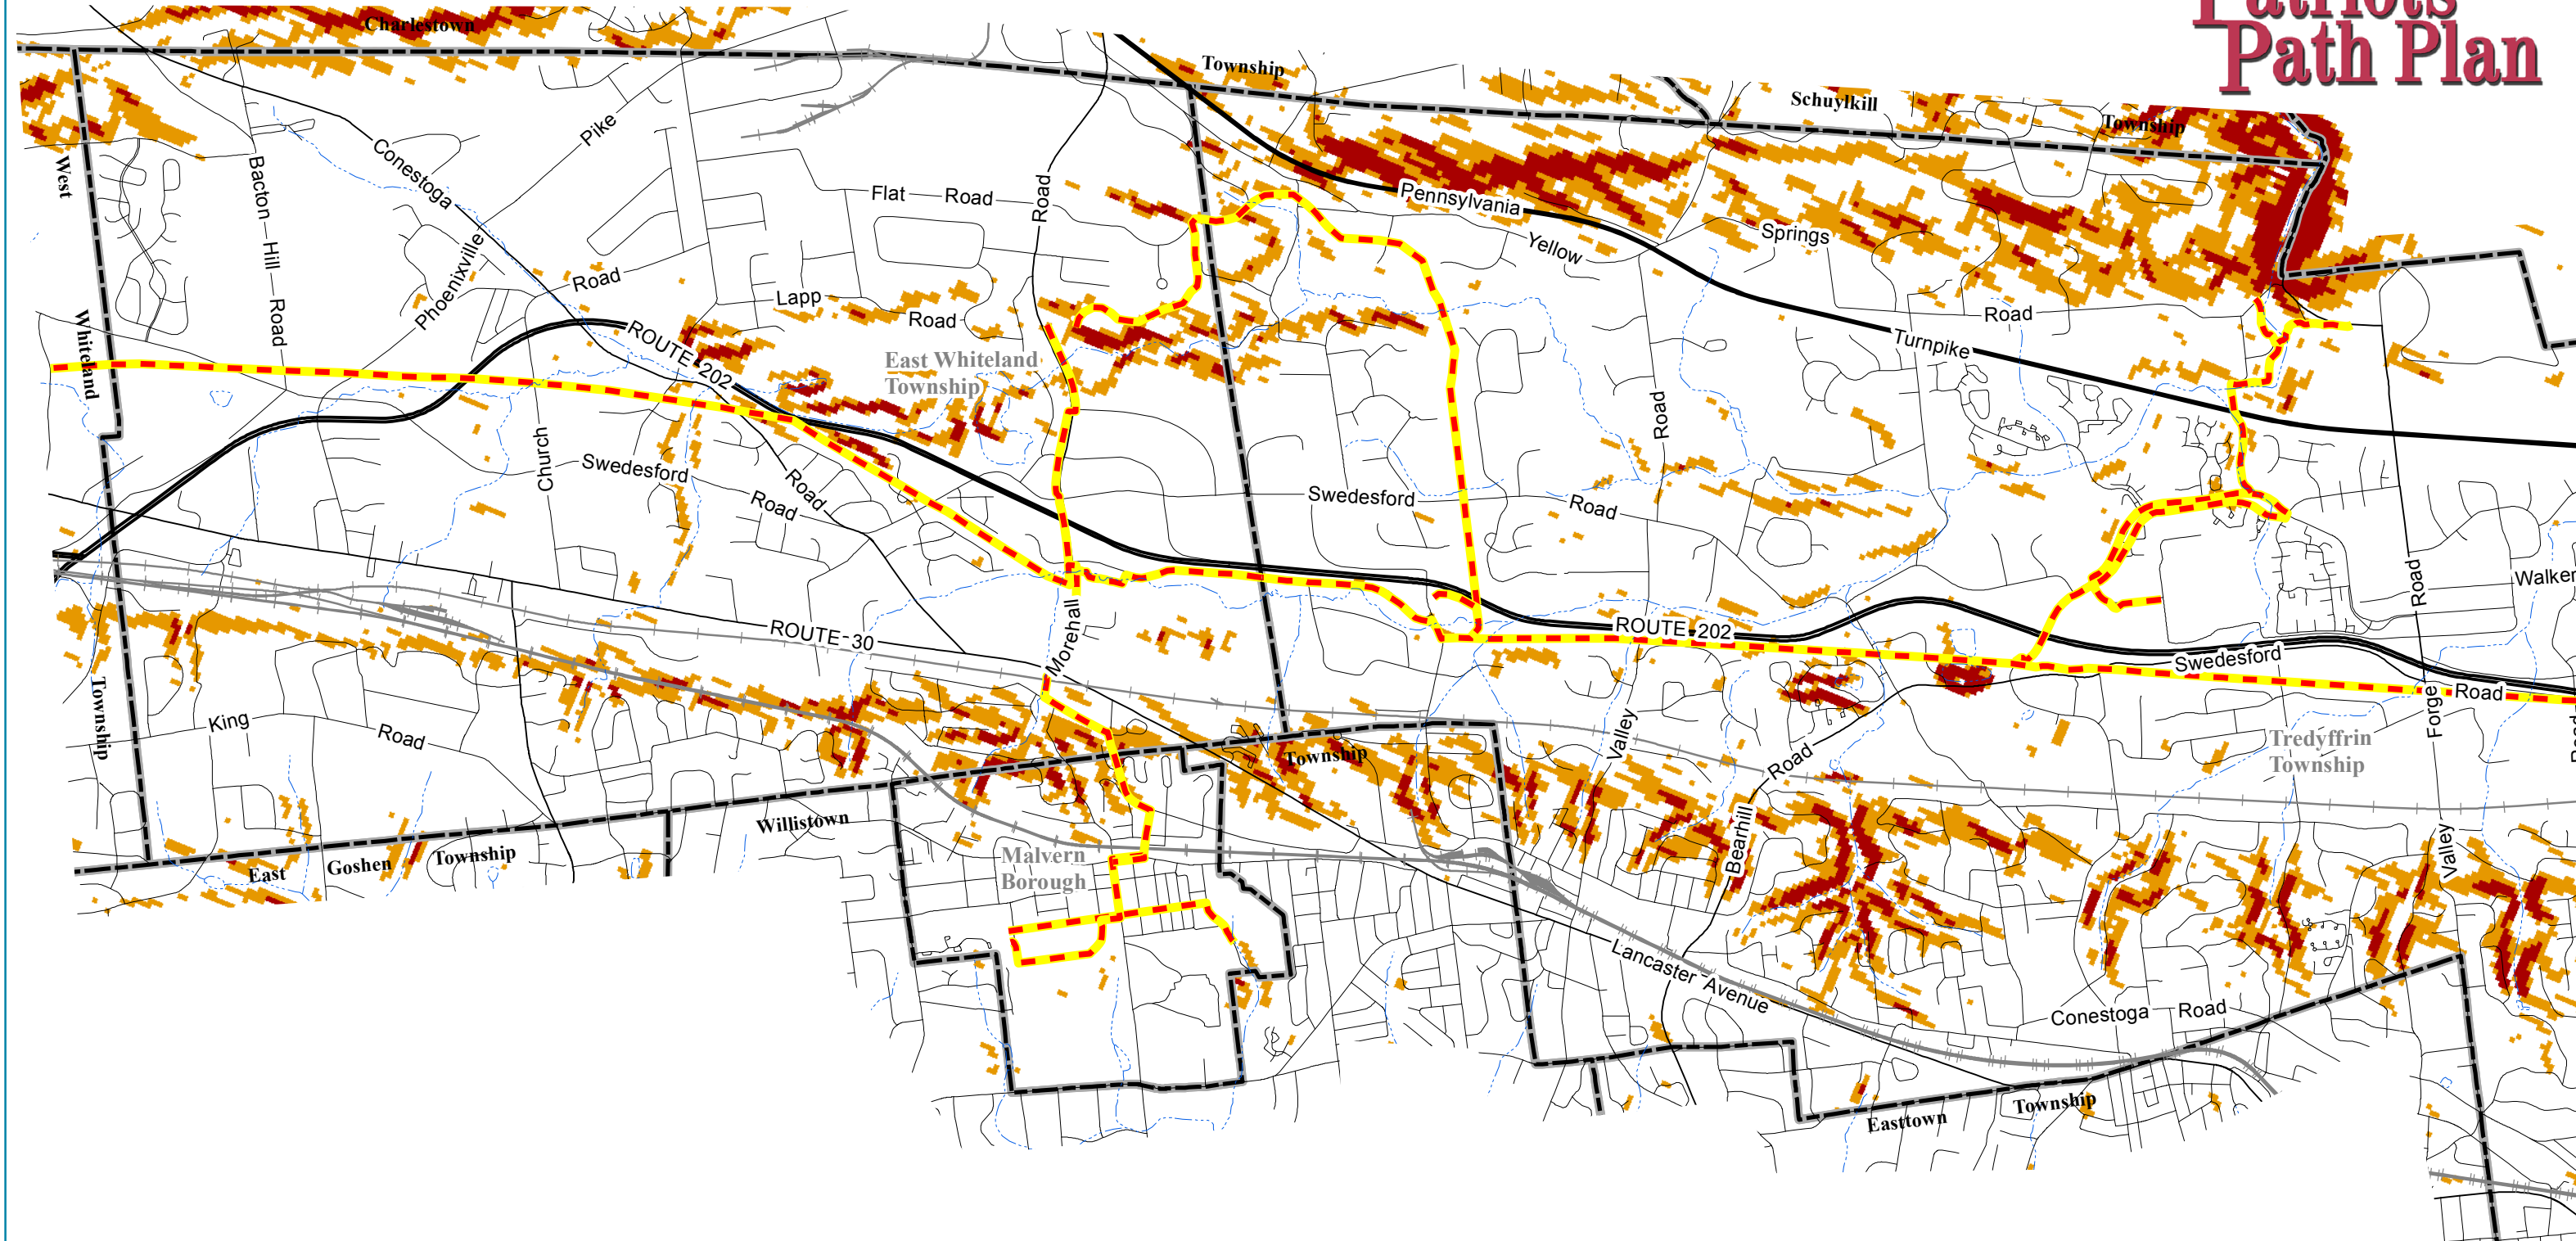

The Patriots Path Plan

Tredeffrin Township
 East Whiteland Township,
 & Malvern Borough
 Chester County, Pennsylvania

 Urban Research & Development Corporation
 28 West Broad Street Bethlehem, Pennsylvania 18018 610-865-0701

-  Proposed Patriots Path
-  Slopes 25%+
-  Slopes 15-25%

Sources:
 Chester County GIS,
 PASDA and URDC.

Map 4

Steep Slopes