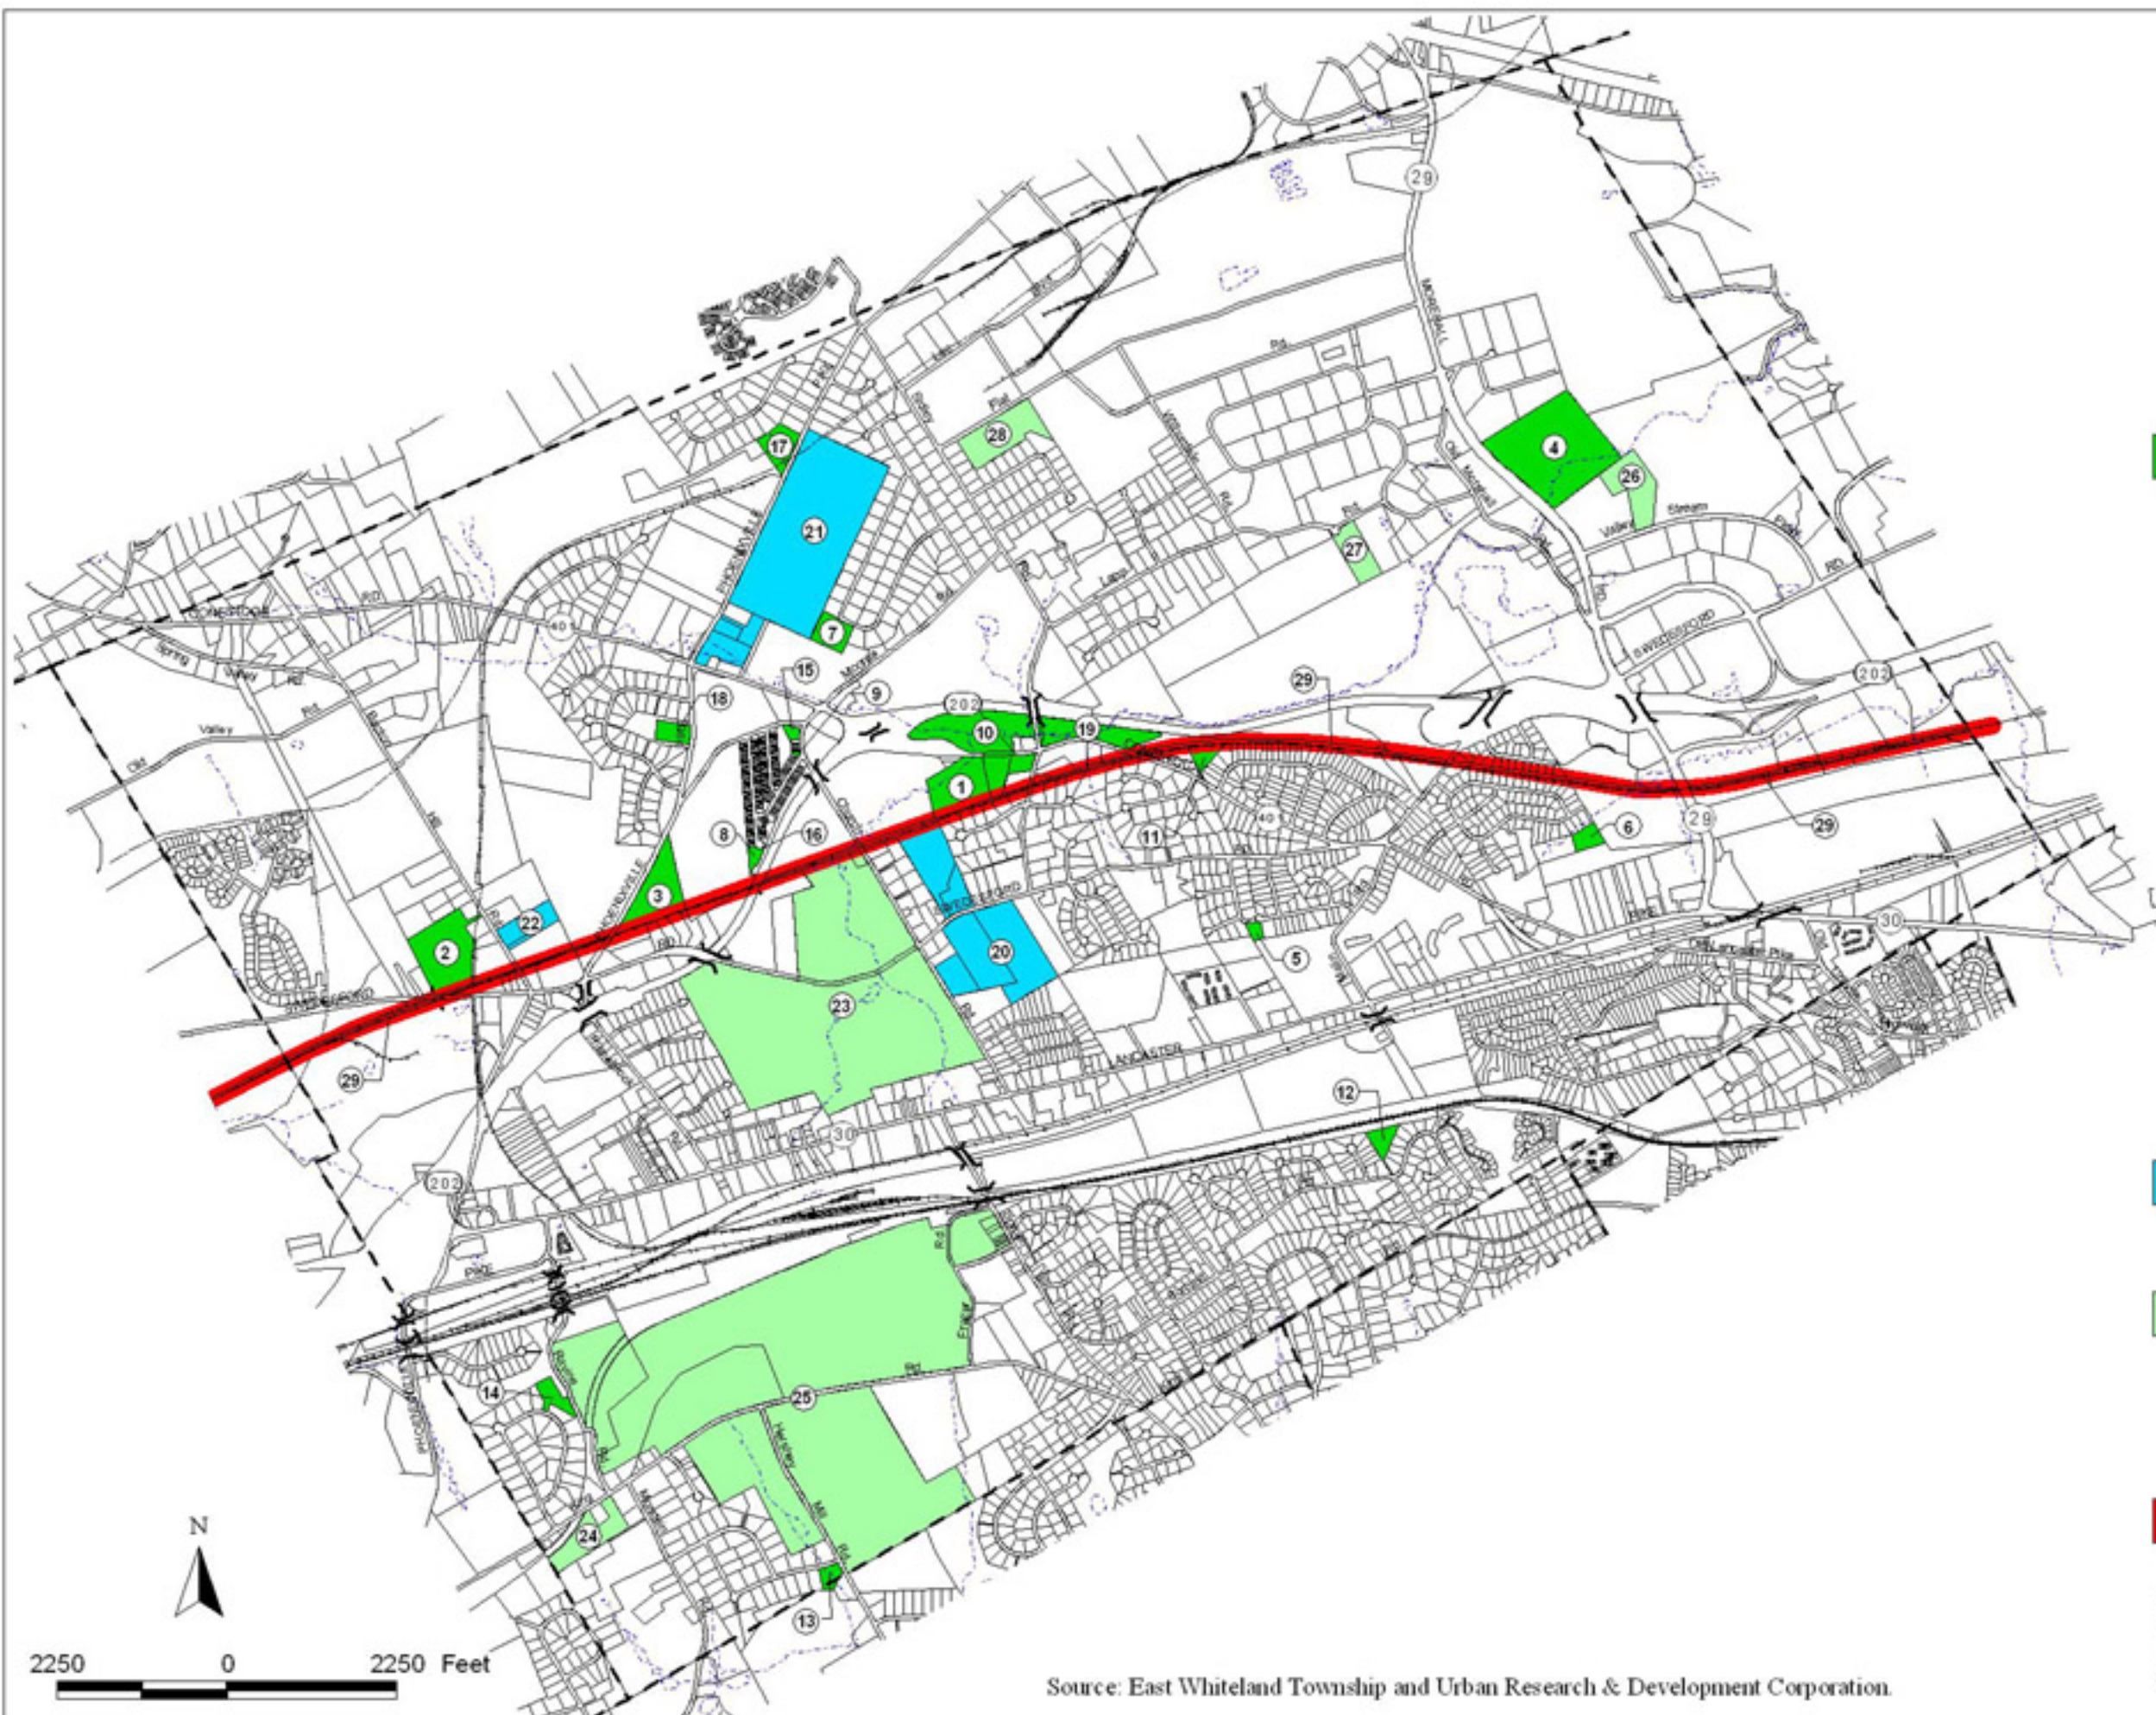

# East Whiteland Township Park & Recreation Plan

## Map 7

### PUBLICLY ACCESSIBLE RECREATION SITES

- TOWNSHIP - OWNED SITES**
- COMMUNITY PARKS**
1. Conestoga Trail Soccer Field (Township Bldg.)
  2. Swanenburg Property
  3. Battle of the Clouds Park
  4. Valley Creek Park
- NEIGHBORHOOD PARKS**
5. Whiteland Farm Park
  6. Down East Park
  7. Spring Mill Farms Park
- TOT LOTS**
8. Bryn Erin @ Kelmar
  9. Bryn Erin @ Markel
- NATURE PRESERVES**
10. Ecology Park
- OPEN SPACES**
11. Chester Valley Knoll
  12. Oakhill Circle
  13. Brooklands
  14. Glenoch Way
  15. Bryn Erin Moores Road Basin
  16. Bryn Erin Kelmar Avenue Basin
  17. Aston Woods
  18. Wyckfield Subdivision
  19. Rubino Property
- PUBLIC SCHOOL SITES**
20. K.D. Markley Elementary School
  21. Great Valley High School and Middle School
  22. School-Owned Property
- MAJOR PRIVATE SITES**
23. Chester Valley Golf Club
  24. Great Valley Little League Field
  25. Immaculata College/Convent
  26. Siemens Fields
  27. Liberty Property Fields
  28. Pickford Run (leased by School District)
- COUNTY - OWNED SITES**
29. Chester Valley Trail

Source: East Whiteland Township and Urban Research & Development Corporation.