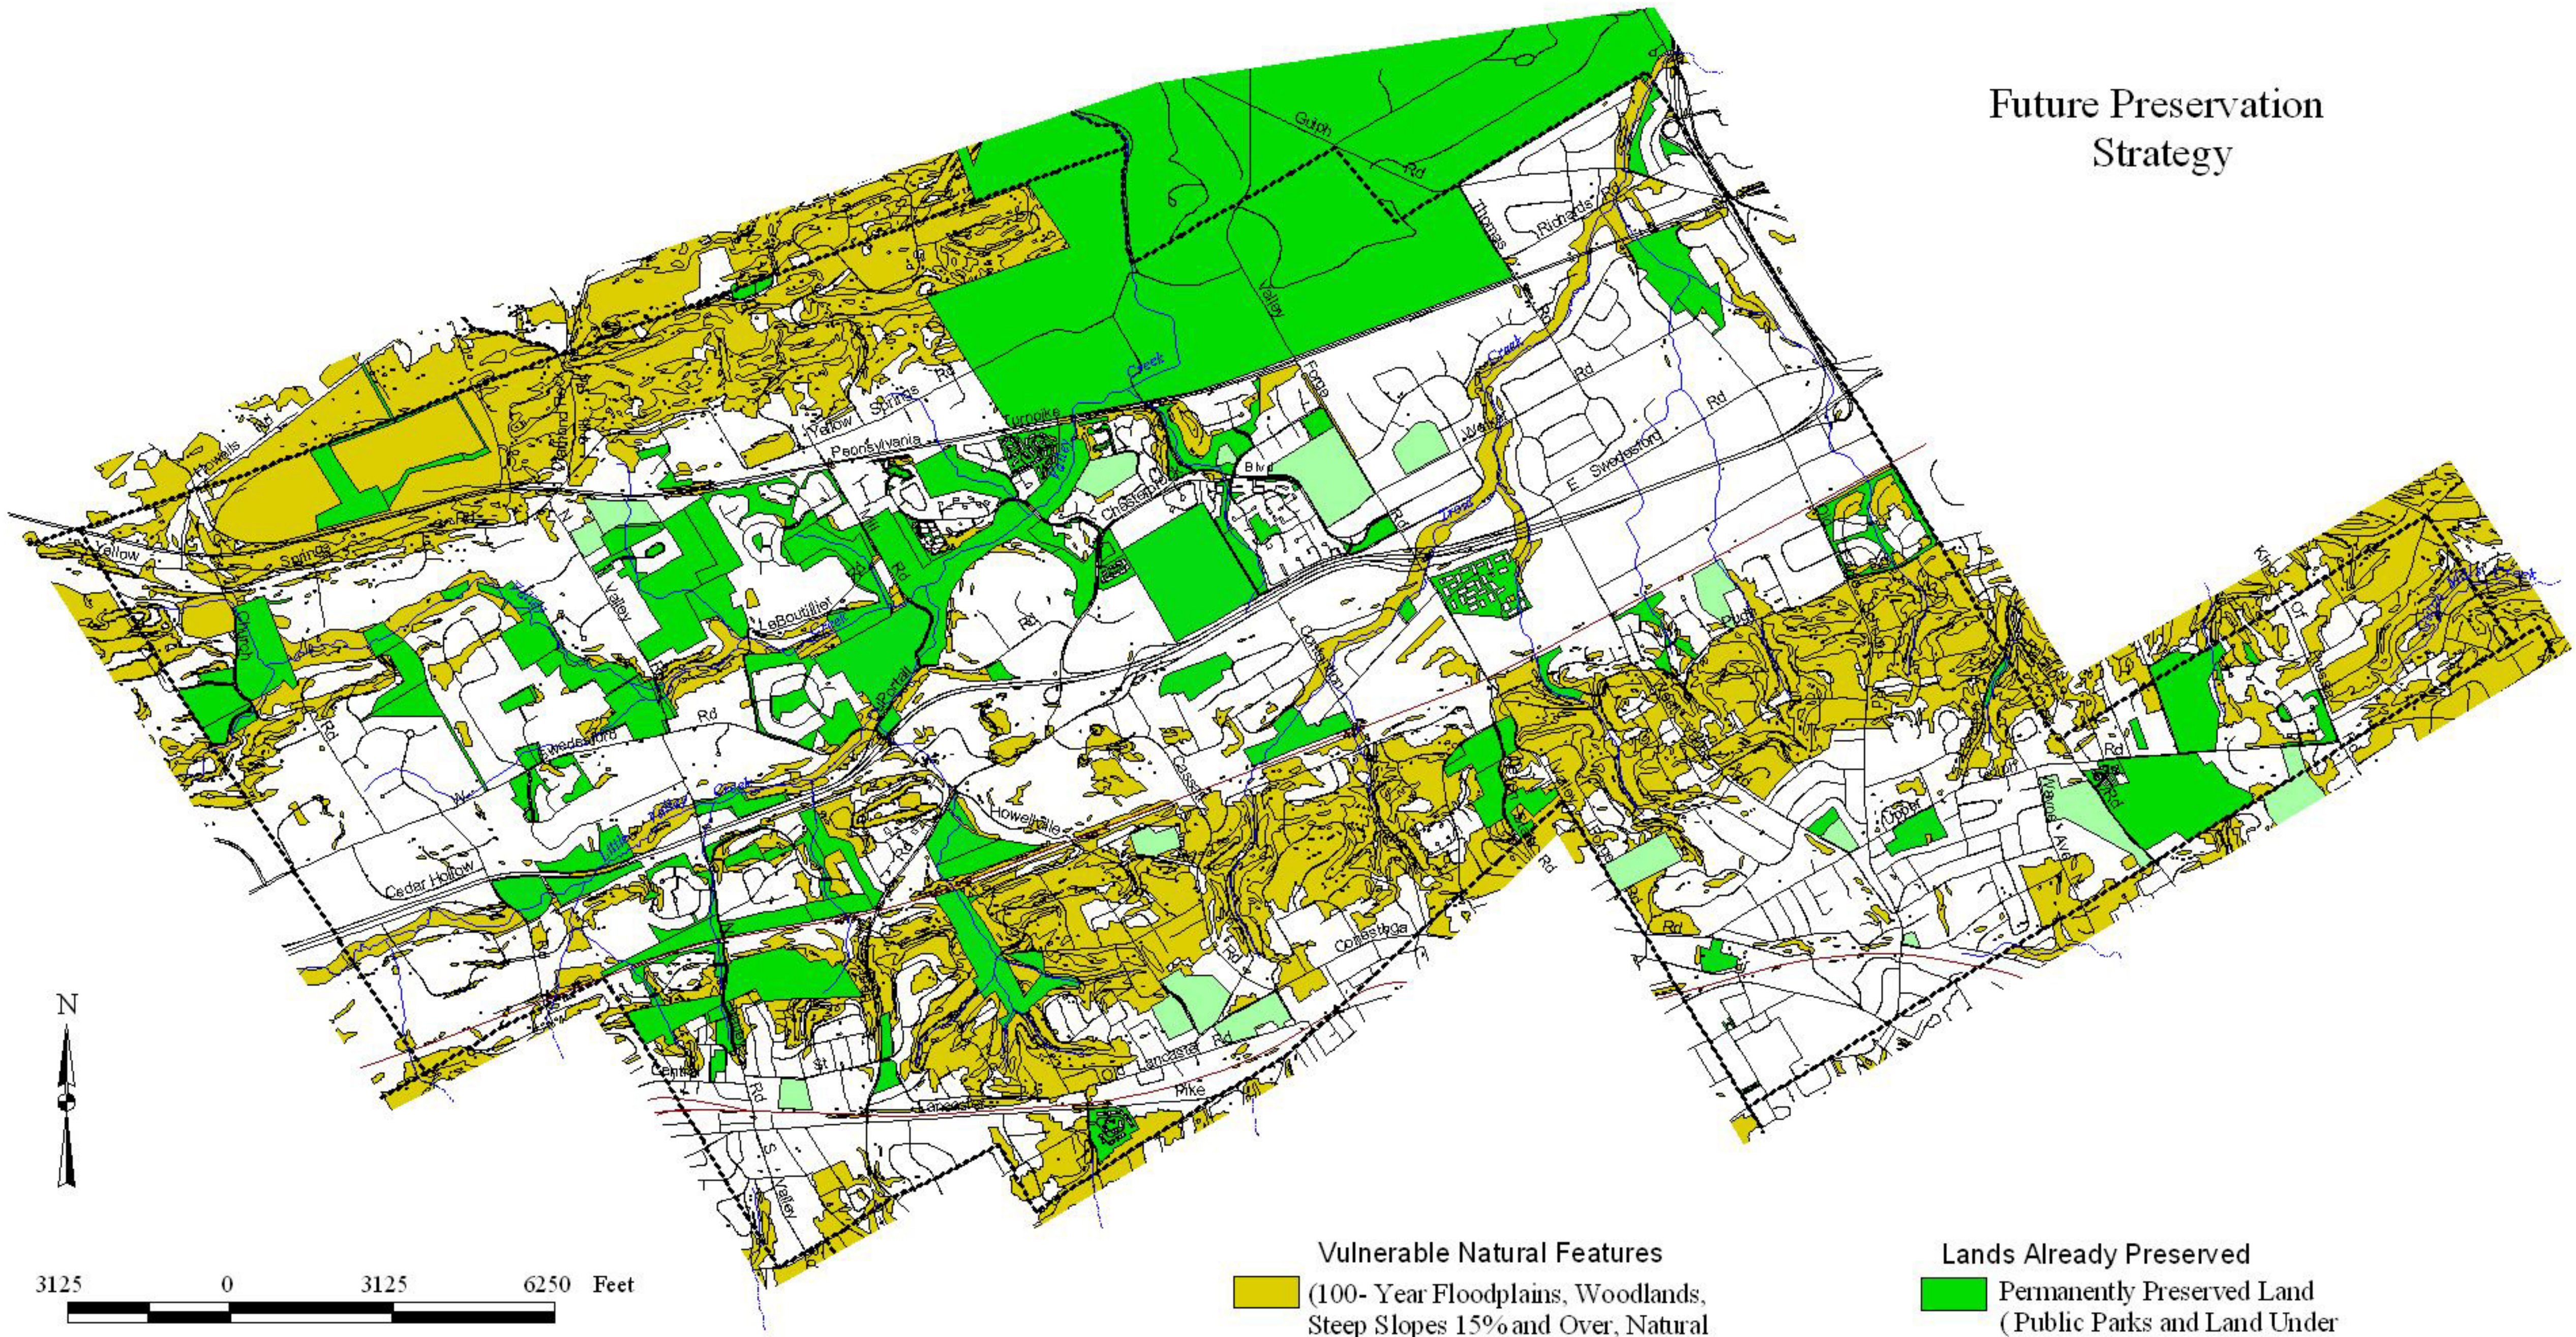

Tredyffrin Township Parks, Recreation and Open Space Plan

Future Preservation Strategy

Vulnerable Natural Features
 (100- Year Floodplains, Woodlands, Steep Slopes 15% and Over, Natural Features)

Lands Already Preserved
 Permanently Preserved Land (Public Parks and Land Under Conservation Easements)
 Temporarily Preserved Land (Schools and Privately - Owned Recreation Sites)

3125 0 3125 6250 Feet