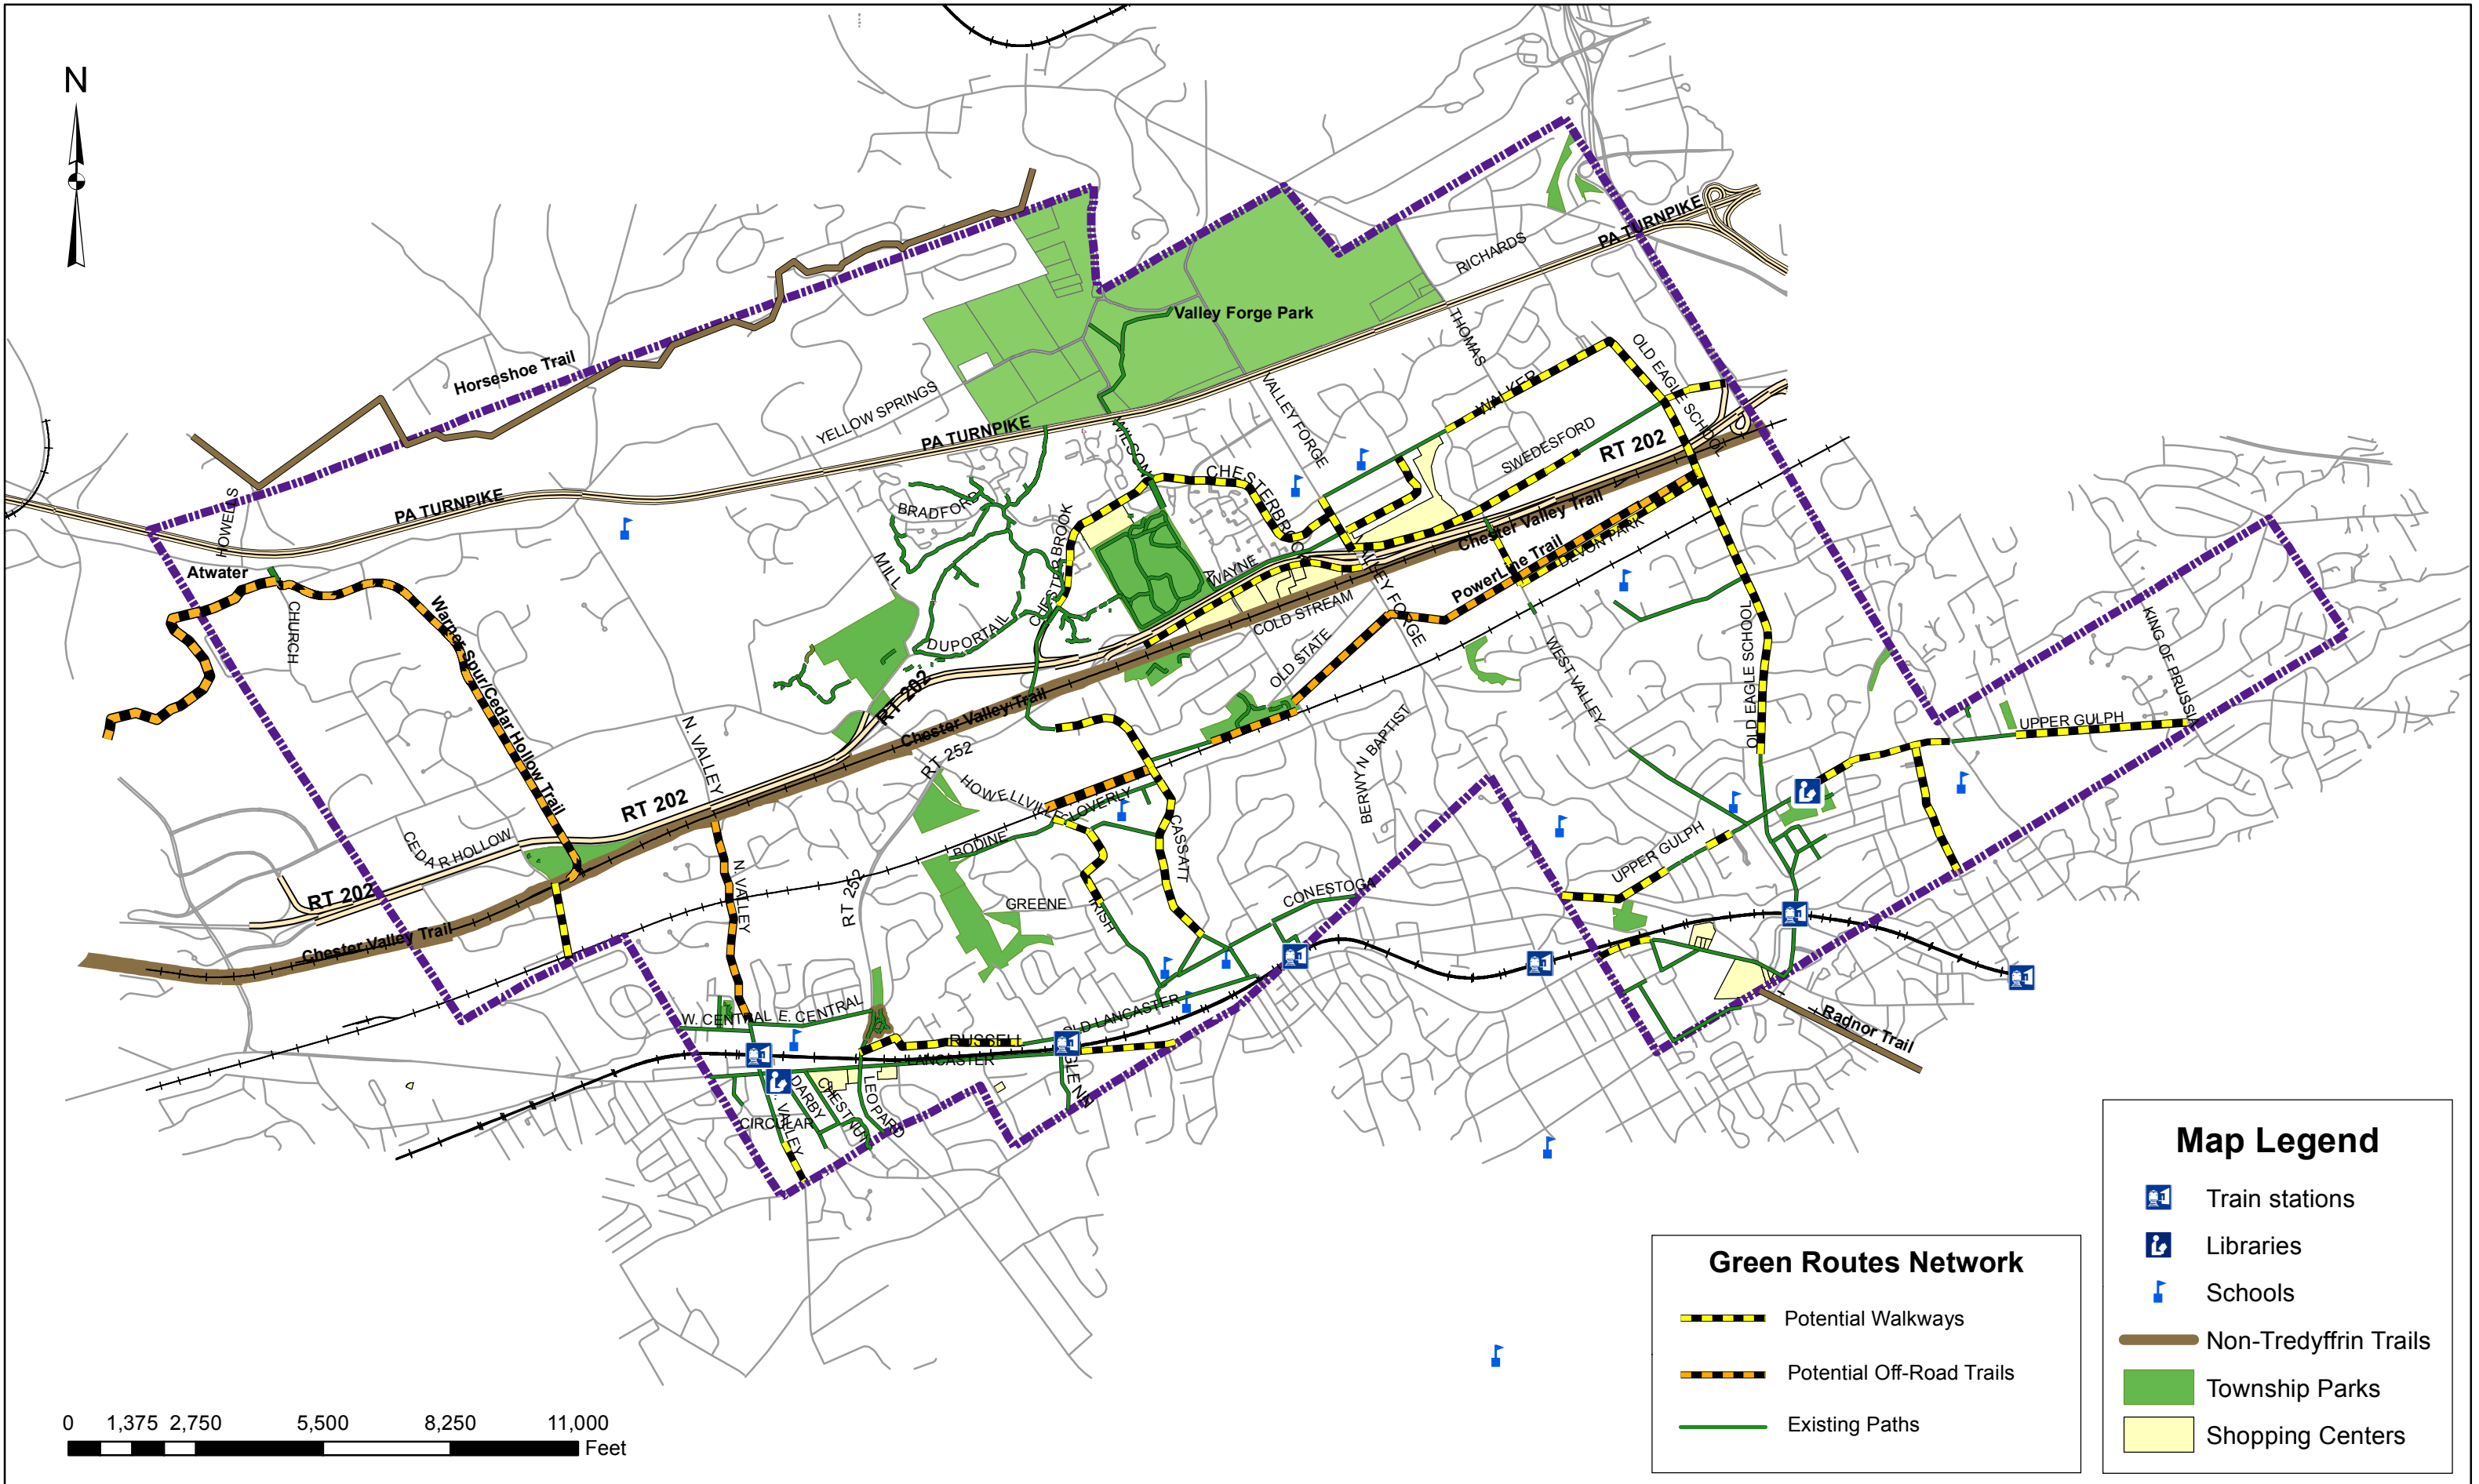

GREEN ROUTES PEDESTRIAN NETWORK

0 1,375 2,750 5,500 8,250 11,000 Feet

Green Routes Network

- Potential Walkways
- Potential Off-Road Trails
- Existing Paths

Map Legend

- Train stations
- Libraries
- Schools
- Non-Tredyffrin Trails
- Township Parks
- Shopping Centers