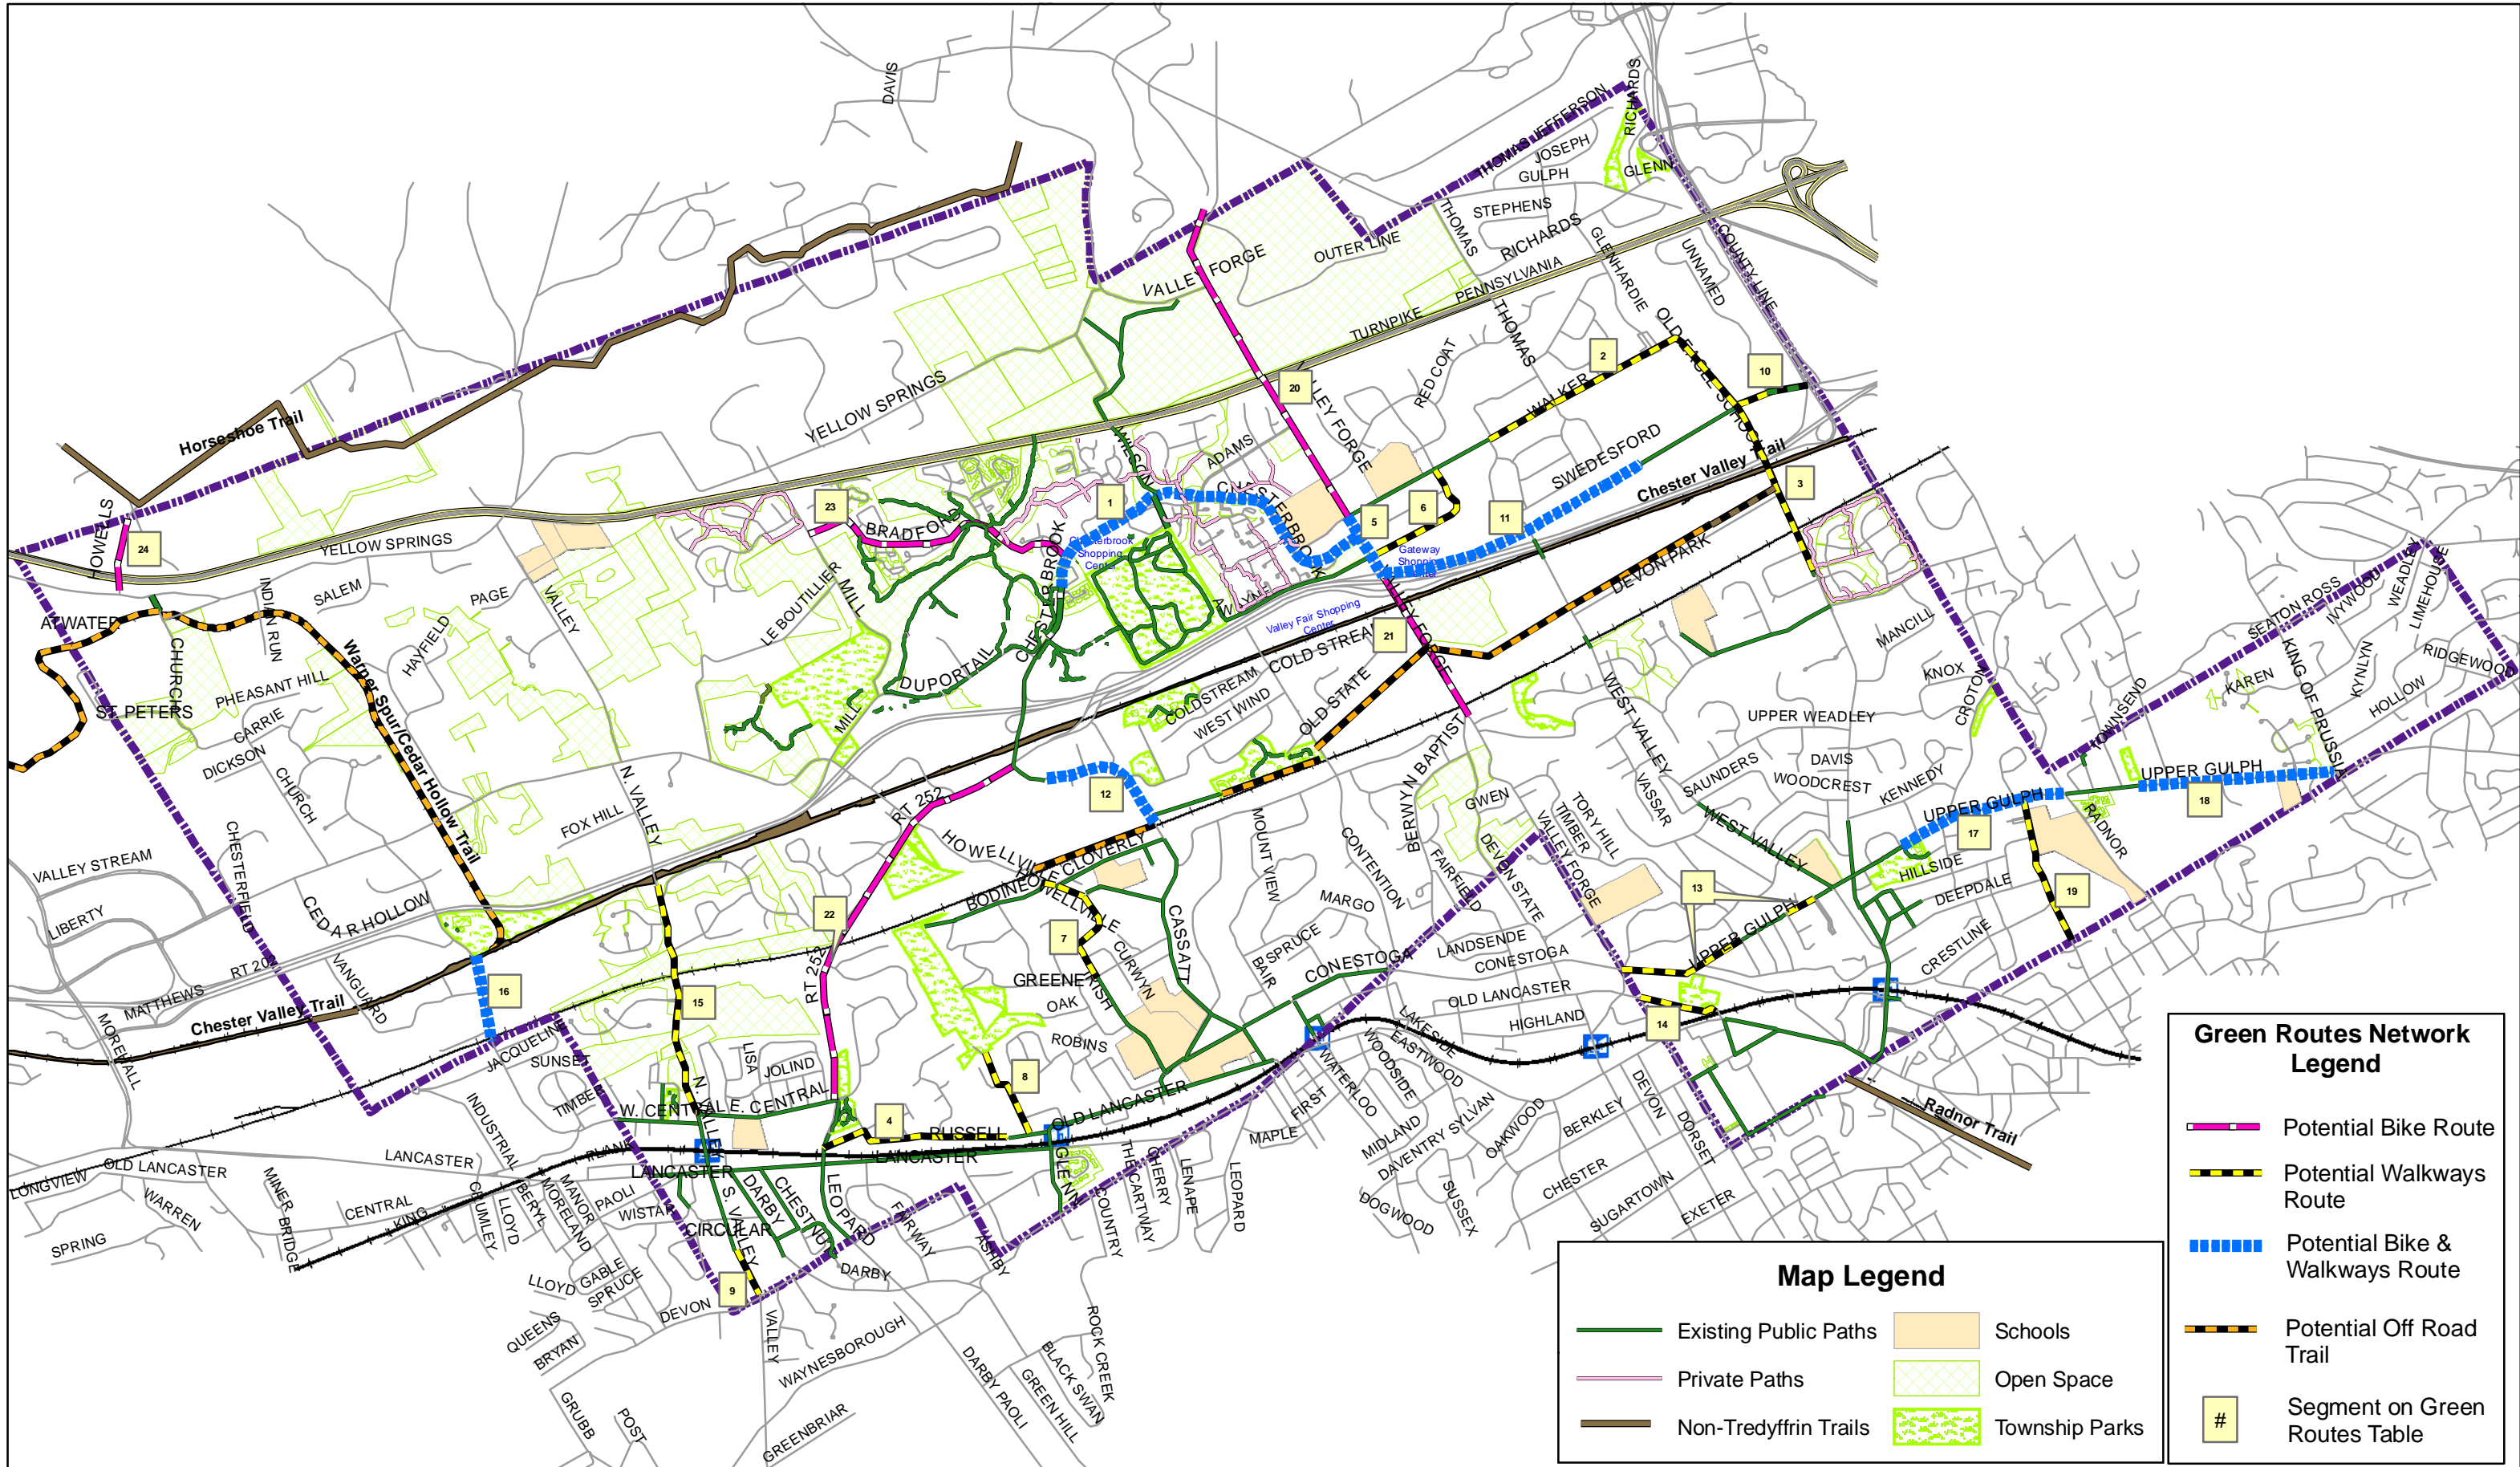

PROPOSED PEDESTRIAN AND BIKING PLAN

Green Routes Network Legend

- Potential Bike Route
- Potential Walkways Route
- Potential Bike & Walkways Route
- Potential Off Road Trail
- Segment on Green Routes Table

Map Legend

- Existing Public Paths
- Private Paths
- Non-Tredyffrin Trails
- Schools
- Open Space
- Township Parks