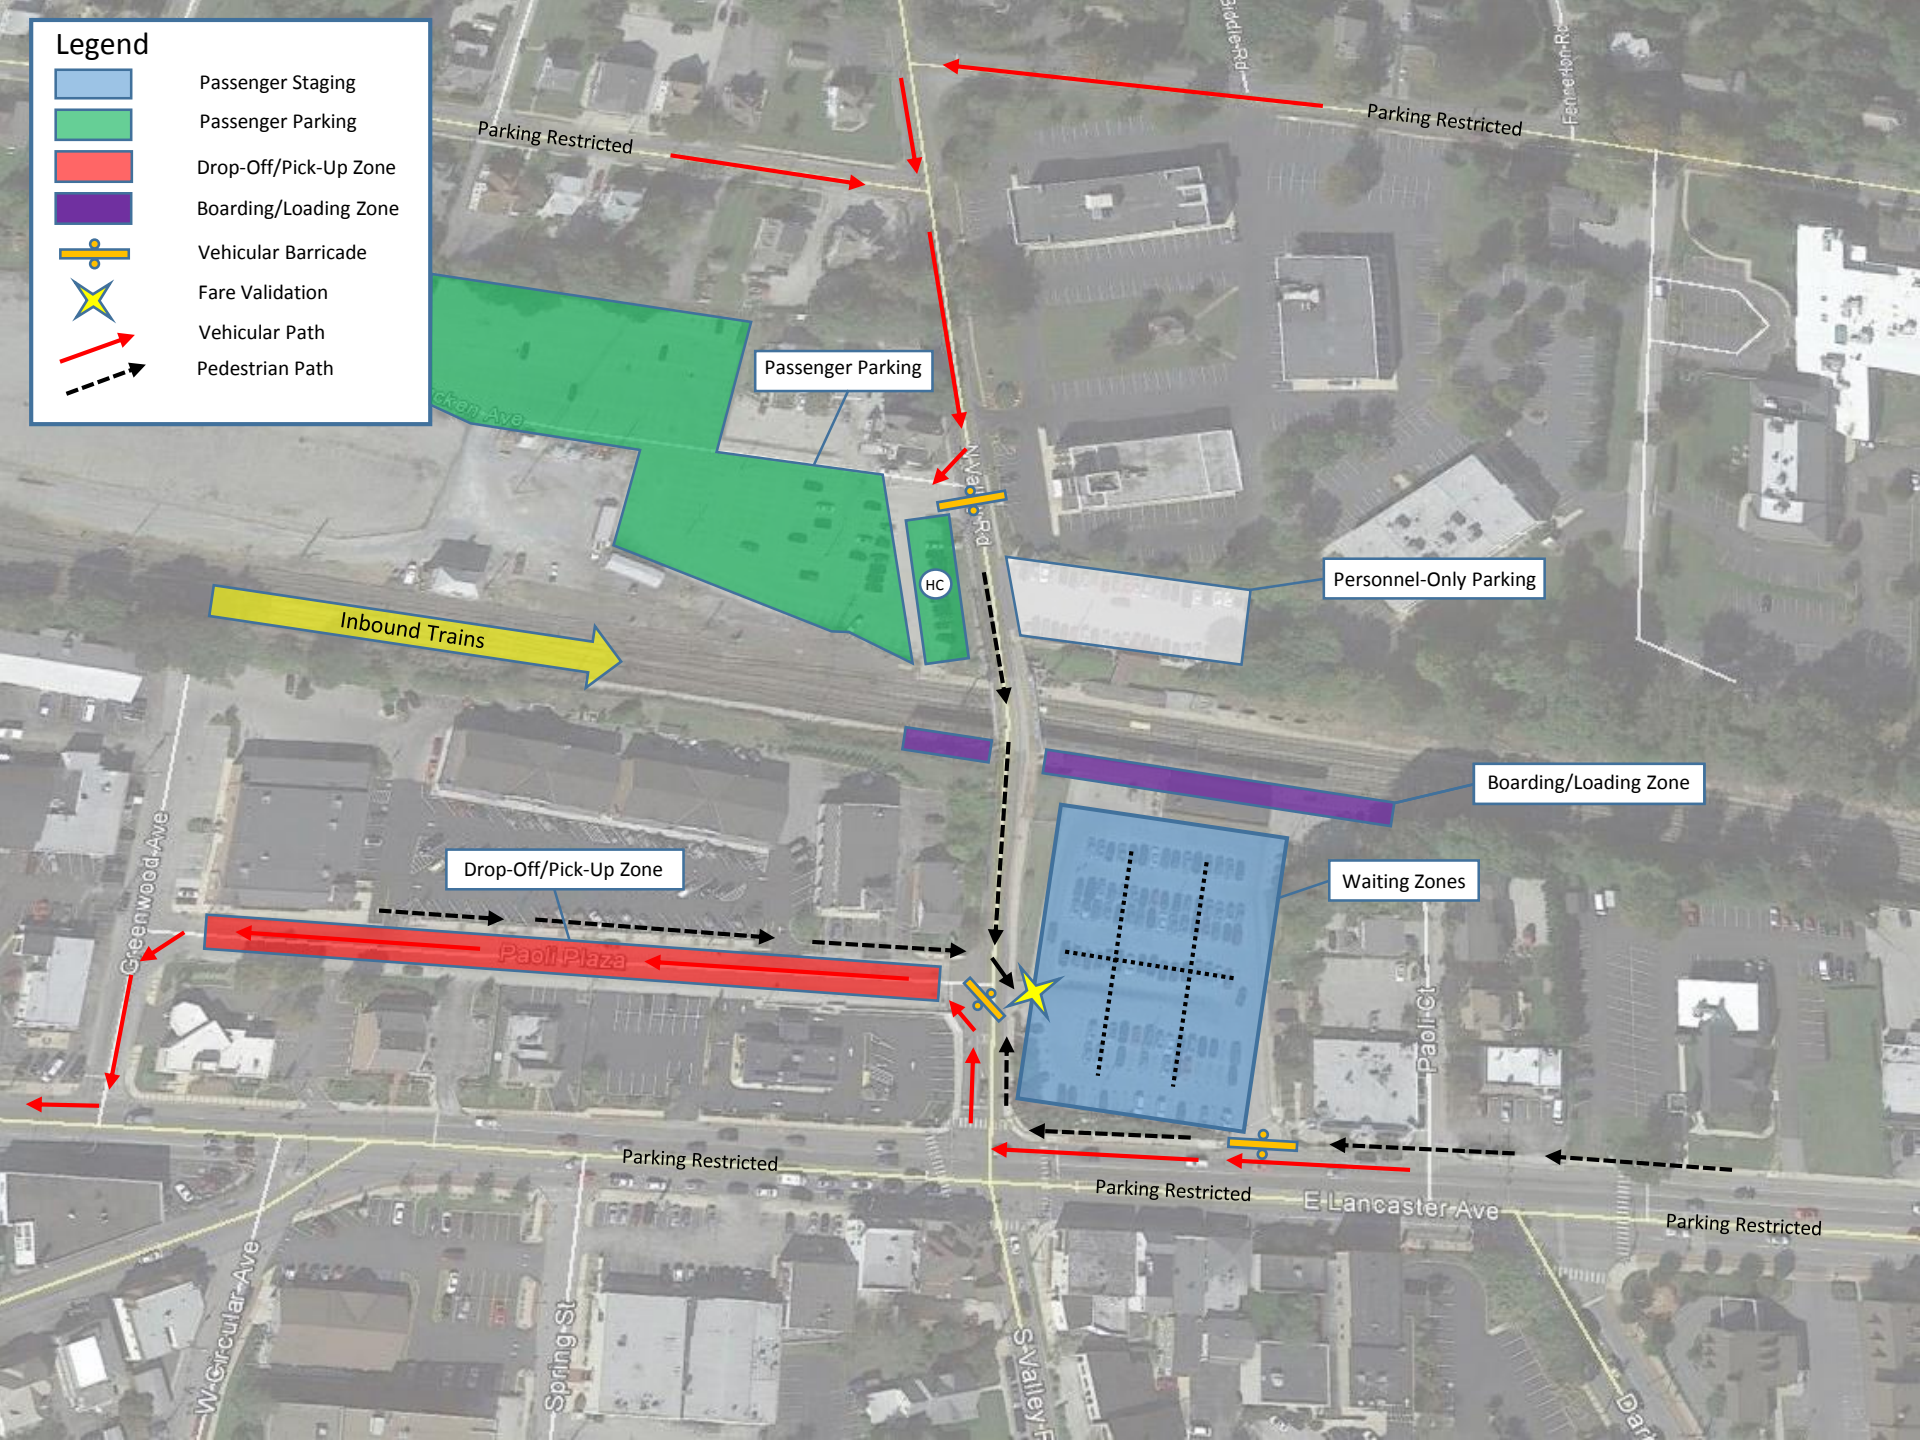

# Legend

-  Passenger Staging
-  Passenger Parking
-  Drop-Off/Pick-Up Zone
-  Boarding/Loading Zone
-  Vehicular Barricade
-  Fare Validation
-  Vehicular Path
-  Pedestrian Path

Parking Restricted

Parking Restricted

Passenger Parking

Personnel-Only Parking

Inbound Trains

HC

Boarding/Loading Zone

Drop-Off/Pick-Up Zone

Waiting Zones

Paoli Plaza

Parking Restricted

Parking Restricted

E Lancaster Ave

Parking Restricted

Greenwood Ave

W Circular Ave

Spring St

S Valley Fr